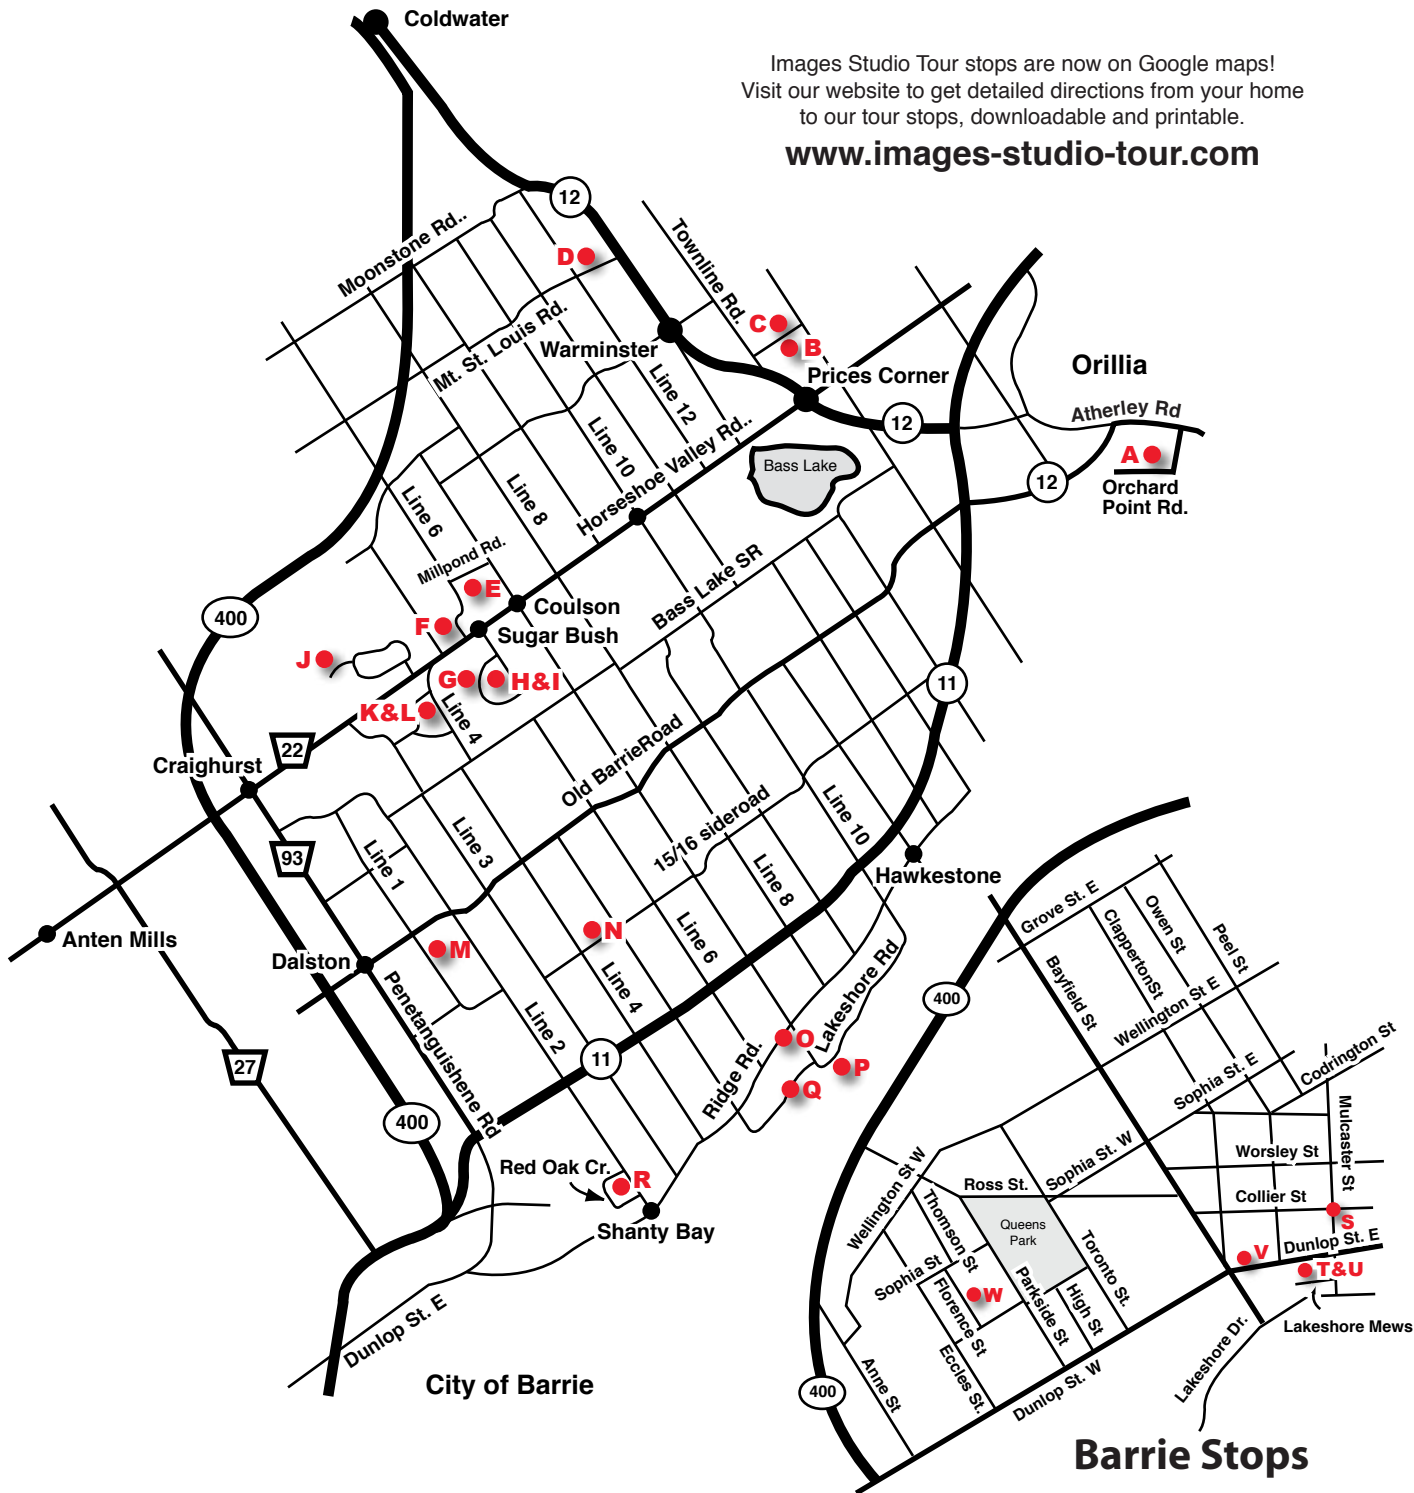

Images Studio Tour stops are now on Google maps!
 Visit our website to get detailed directions from your home
 to our tour stops, downloadable and printable.

www.images-studio-tour.com

- A. Jimi Mckee
GPS: N 44° 36.079, W 79° 22.419
- B. Dave Beckett
Wendy Lynne Rinehart
GPS: N 44° 37.942, W 79° 30.639
- C. Pam Allen
Rebecca Allen
GPS: N 44° 37.977, W 79° 30.561
- D. Tony Bianco
Tom Conaty
GPS: N 44° 39.086, W 79° 35.496
- E. Wendy Bermingham
Gary Dover
GPS: N 44° 35.178, W 79° 37.962
- F. David Hawke
Juliana Hawke
Arnold Veen
GPS: N 44° 34.322, W 79° 38.277
- G. Derek C. Wicks
GPS: N 44° 33.617, W 79° 37.950
- H. Fred Hummel
GPS: N 44° 33.702, W 79° 37.773

- I. Deb Brown
GPS: N 44° 33.685, W 79° 37.767
- J. Janet Donaghey
GPS: N 44° 33.518, W 79° 39.881
- K. Jan Novak
Cathy Mark
GPS: N 44° 33.078, W 79° 39.531
- L. Stan Vogt
Sarah Reesor
GPS: N 44° 33.018, W 79° 39.490
- M. Donna Harradine
GPS: N 44° 29.376, W 79° 39.558
- N. Paul Johnson
GPS: N 44° 29.408, W 79° 35.186
- O. Gary Brierley
Marlene Bulas
GPS: N 44° 27.494, W 79° 31.182
- P. John Jacquemain
Sarah Uffelmann
GPS: N 44° 27.086, W 79° 29.883
- Q. Debra Shelswell
GPS: N 44° 26.422, W 79° 31.297
- R. Brian Barrer
Alisa Auger
Peter Michalski
GPS: N 44° 25.007, W 79° 35.188
- S. Pauline Bradshaw
GPS: N 44° 23.432, W 79° 41.136
- T. Meaghan Armstrong
GPS: N 44° 23.341, W 79° 41.141
- U. Jill Price
GPS: N 44° 23.342, W 79° 41.166
- V. Mike Metzger
Beverly Metzger-Noble
Mark Hope
GPS: N 44° 23.353, W 79° 41.209
- W. Tim Bilton
Bill Fell
Lu Robitaille
Artists of Camphill
GPS: N 44° 23.281, W 79° 41.899

Many artist studios are open year round
 by appointment or chance. Contact the
 individual stops for viewing times.